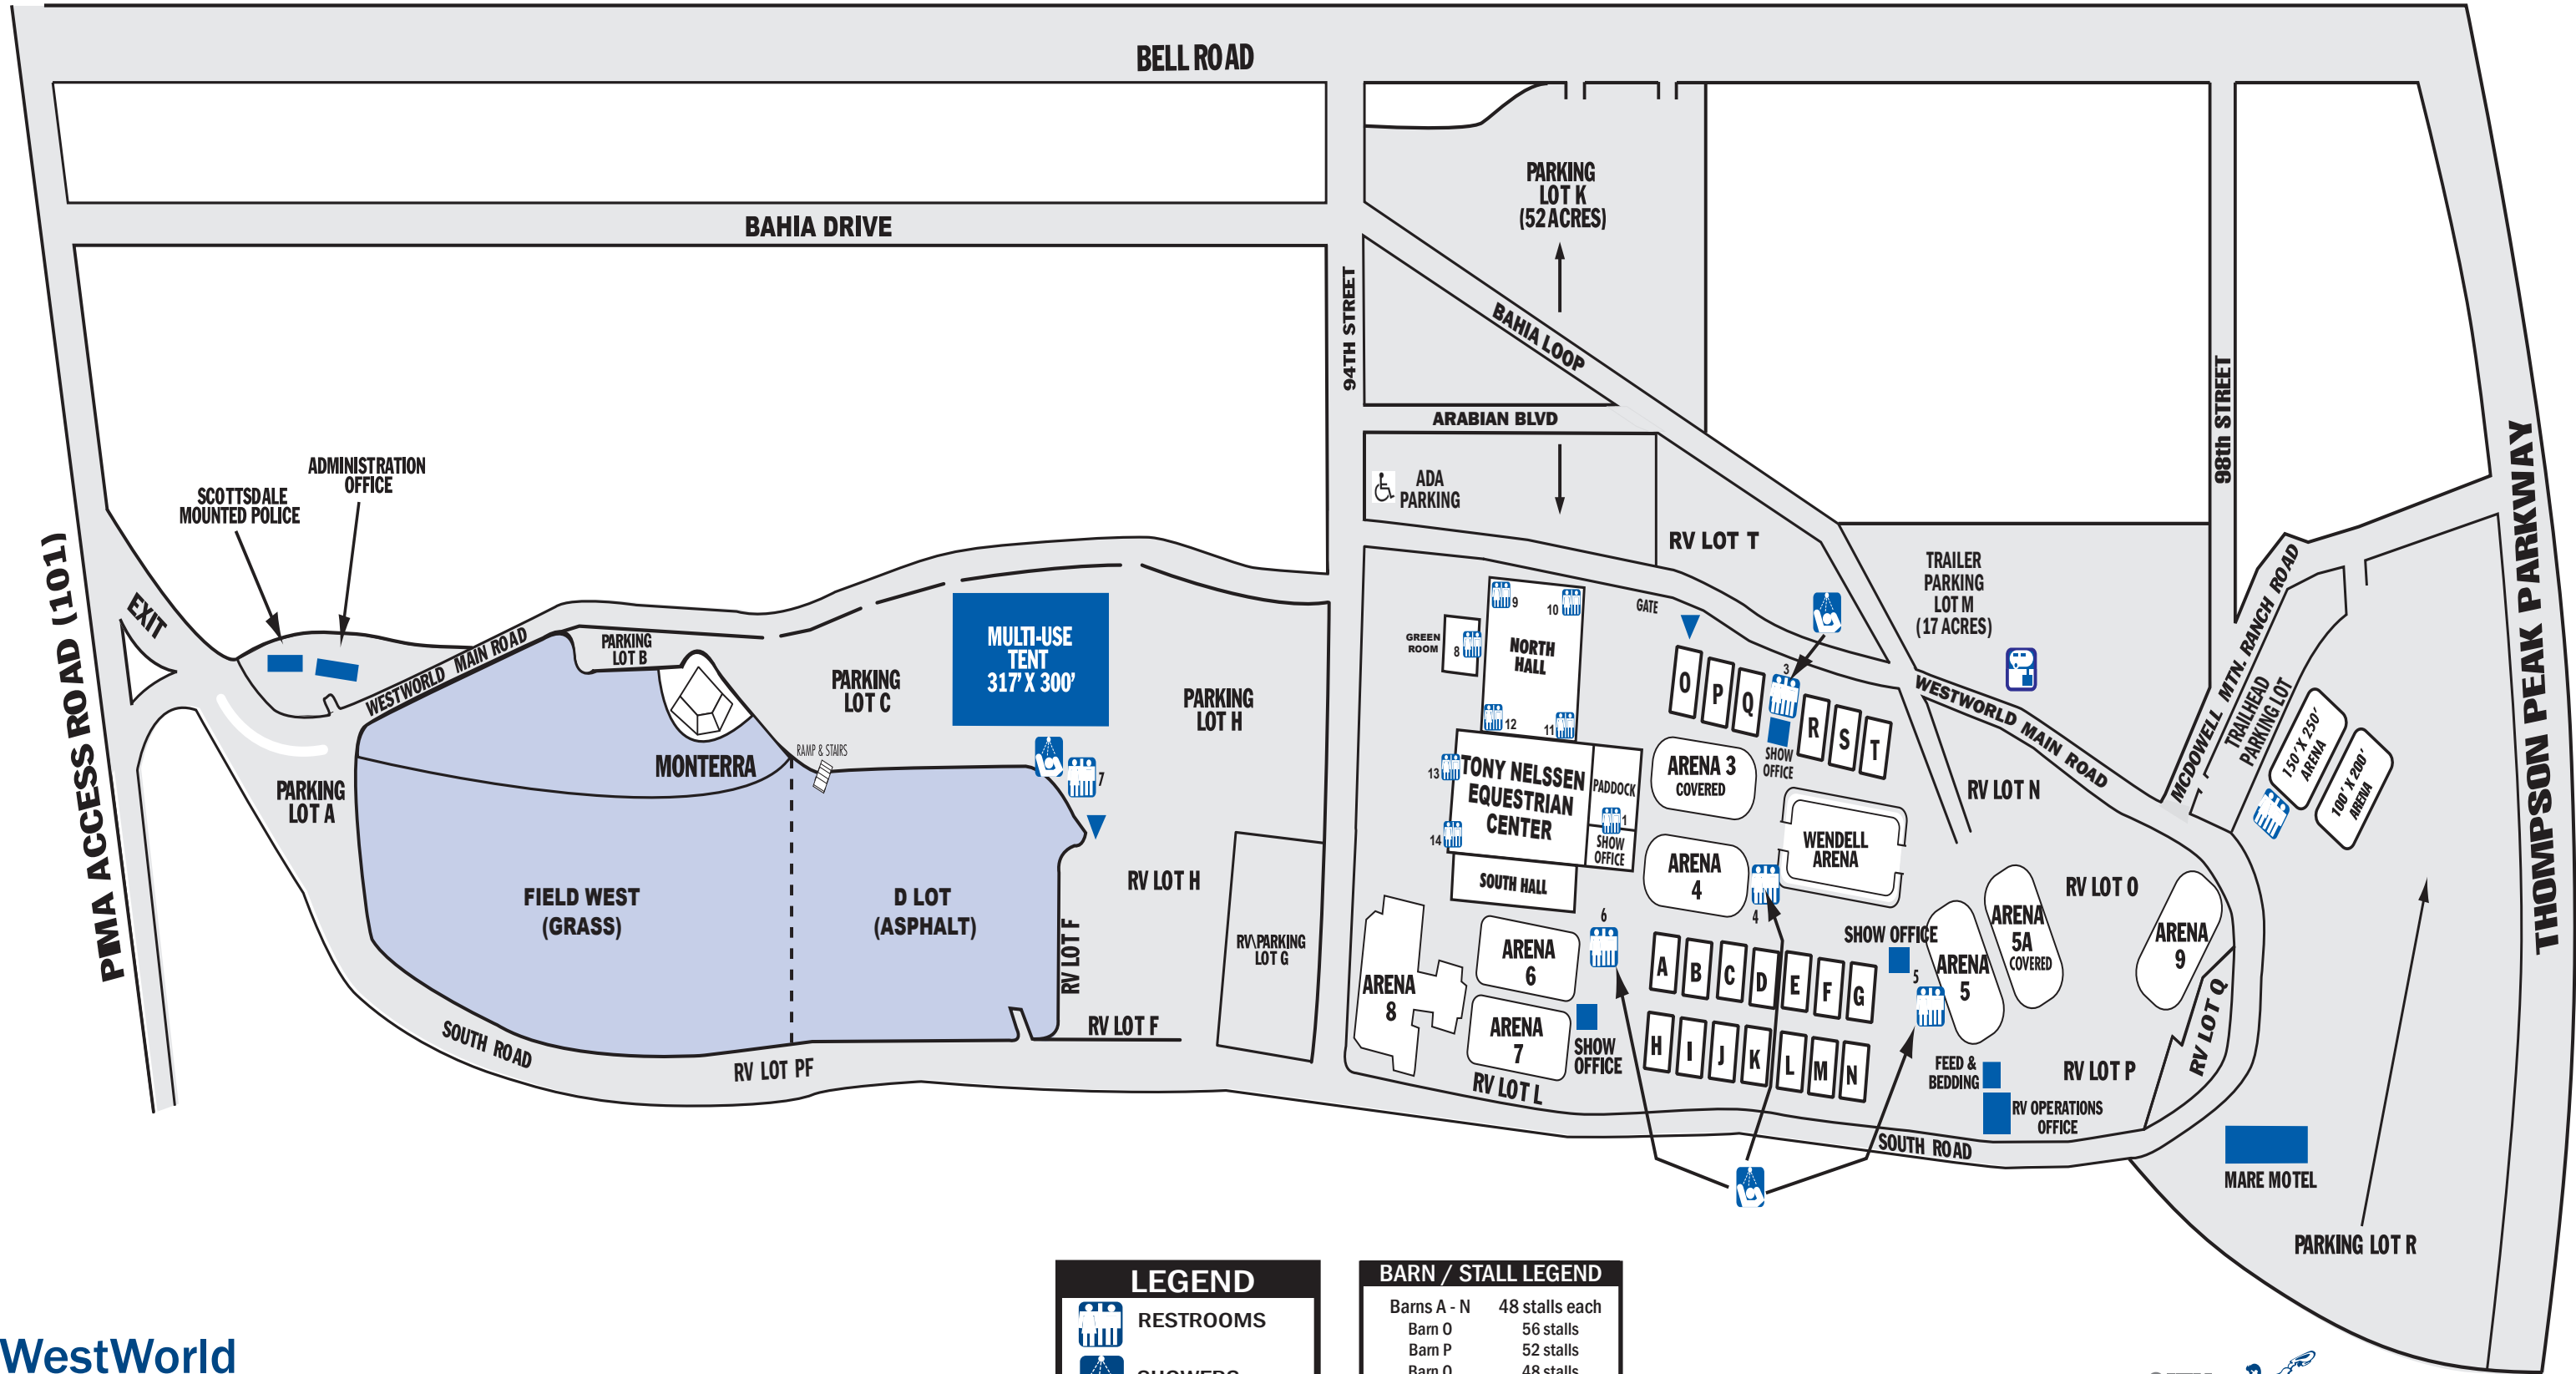

WestWorld Site Plan

LEGEND

- RESTROOMS
- SHOWERS
- DUMP STATION
- PHONE ROOM

BARN / STALL LEGEND

Barns A - N	48 stalls each
Barn O	56 stalls
Barn P	52 stalls
Barn Q	48 stalls
Barn R	40 stalls
Barn S	36 stalls
Barn T	32 stalls

Stall size: 10' x 12'
Total permanent stalls: 936

WestWorld

16601 N. Pima Road
Scottsdale, AZ 85260
480-312-6802

www.westworldaz.com

Police Non-Emergency: 480-312-5000